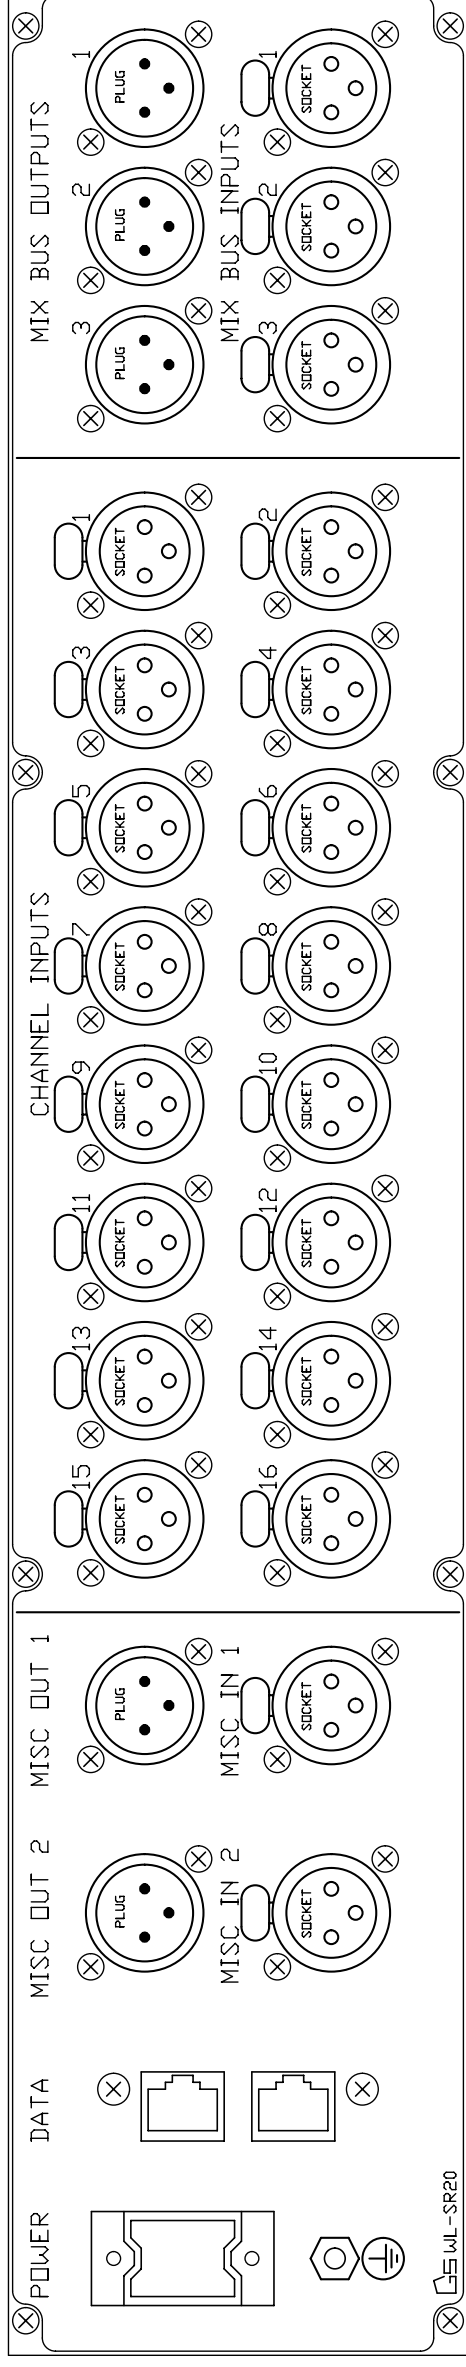

# REAR VIEW

# FRONT VIEW

2U

UP TO 16 CHANNEL MODULES MAY BE FITTED