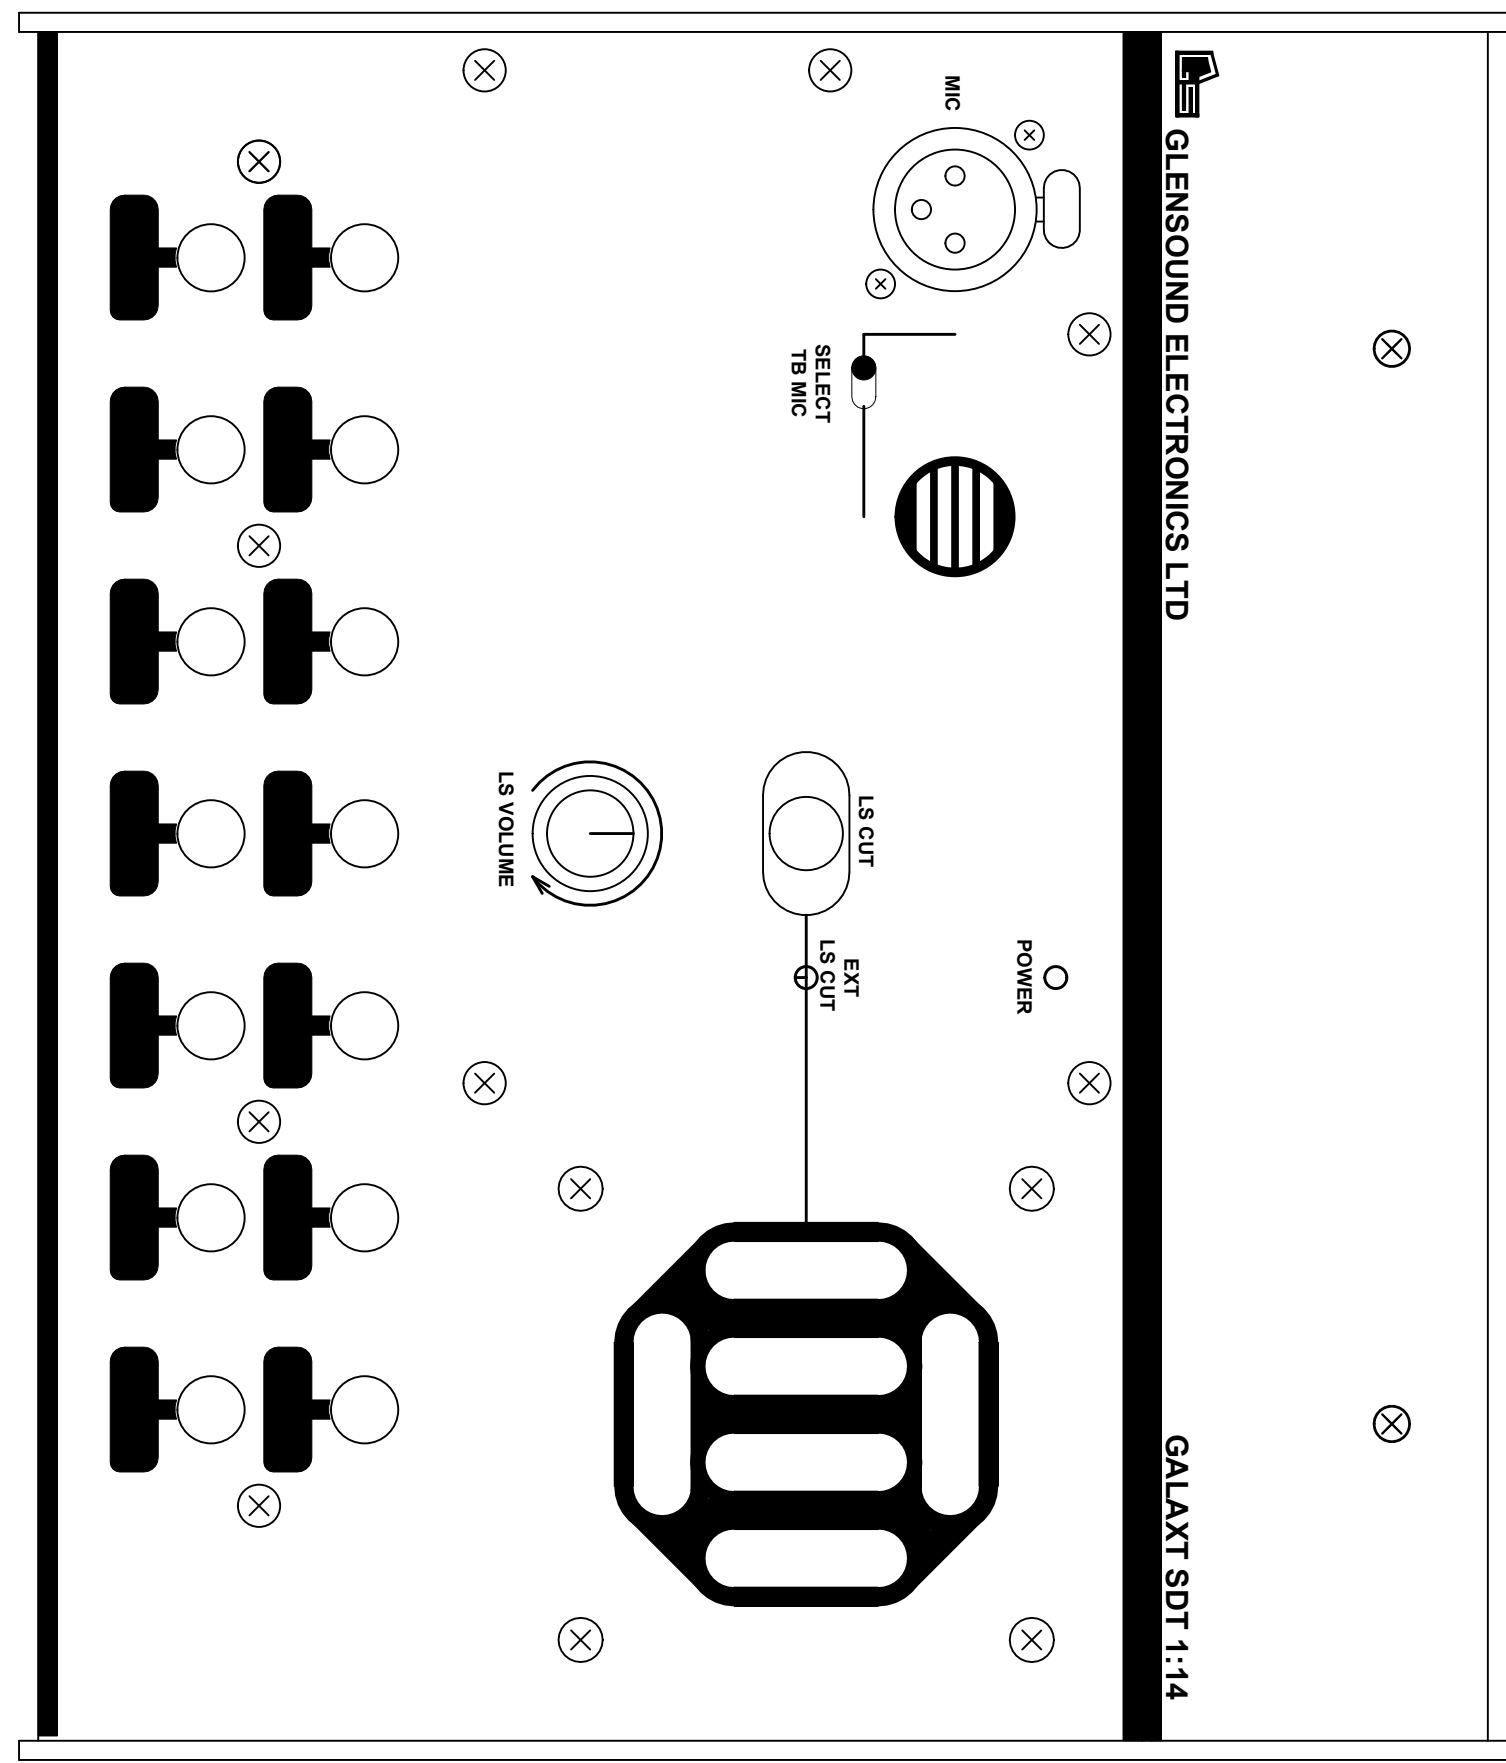

FRONT VIEW

233mm

TOP VIEW

REAR VIEW

SIDE VIEW

192mm

104mm

ISSUE	2	SUBJECT	GALAXY SDT1:14 DESKTOP PANEL VIEWS
DATE	28/01/2013		
DRAWN	GGD	DRG. REF.	A2-17174