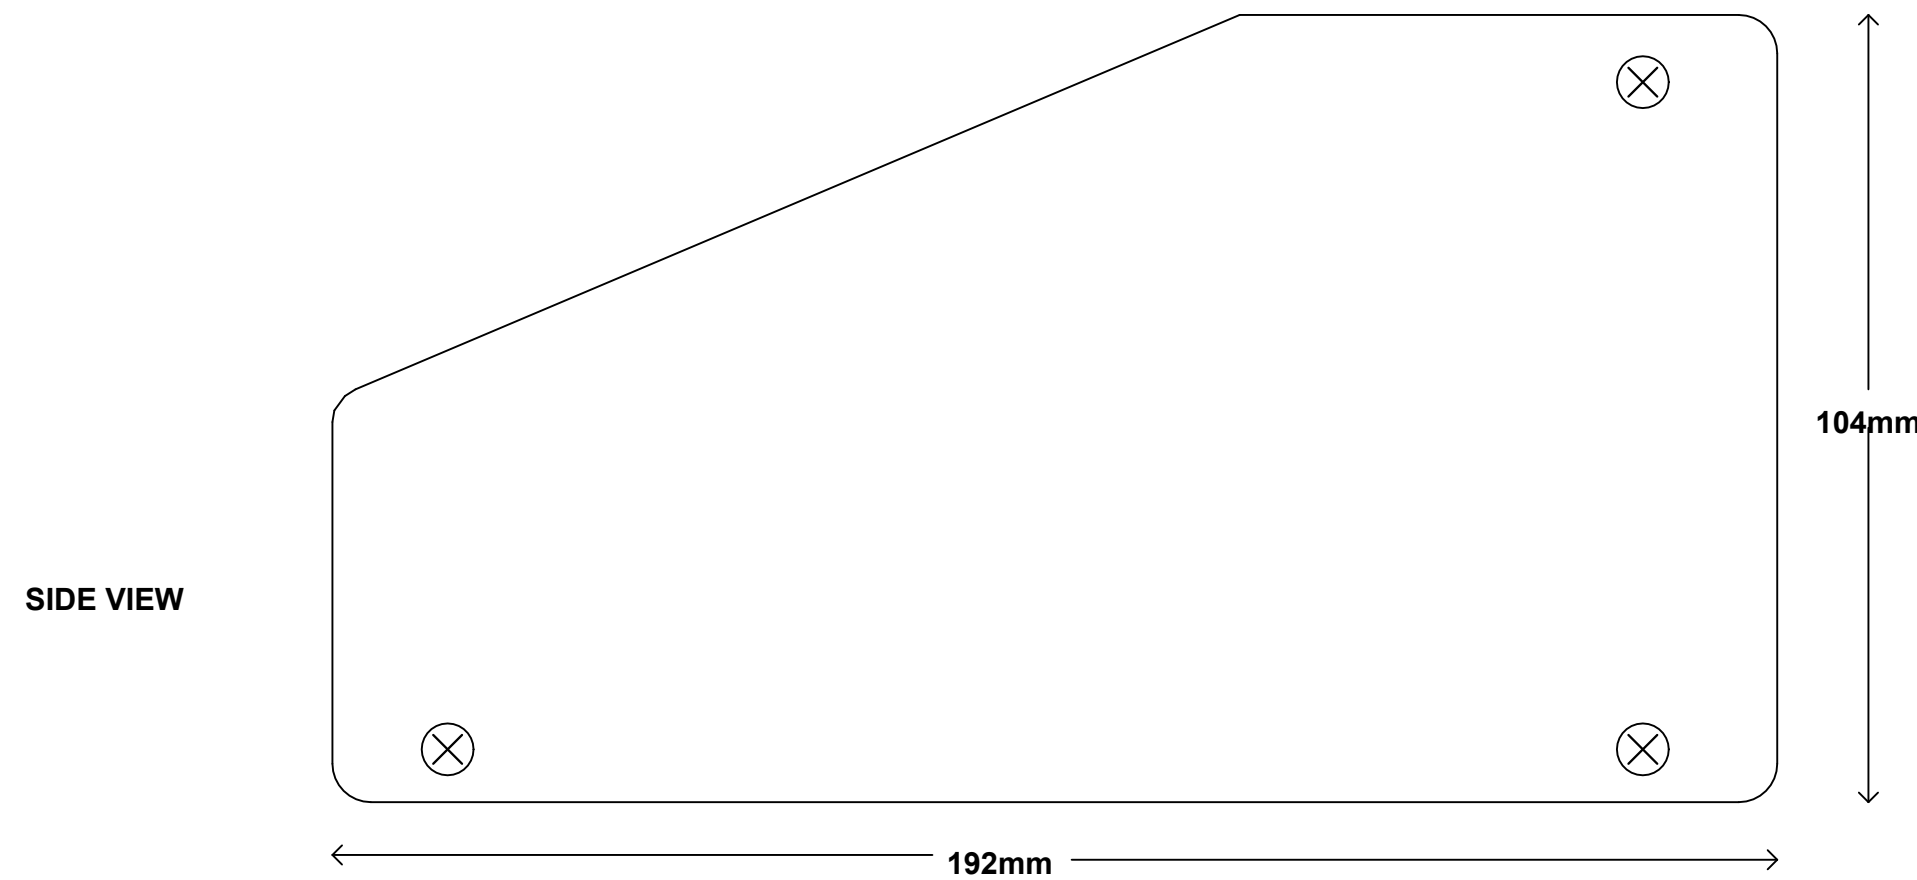

FRONT VIEW

233mm

TOP VIEW

REAR VIEW

SIDE VIEW

192mm

104mm

ISSUE	2	SUBJECT	GALAXY SDT1:14 DESKTOP PANEL VIEWS
DATE	28/01/2013		
DRAWN	GGD	DRG. REF.	A2-17174