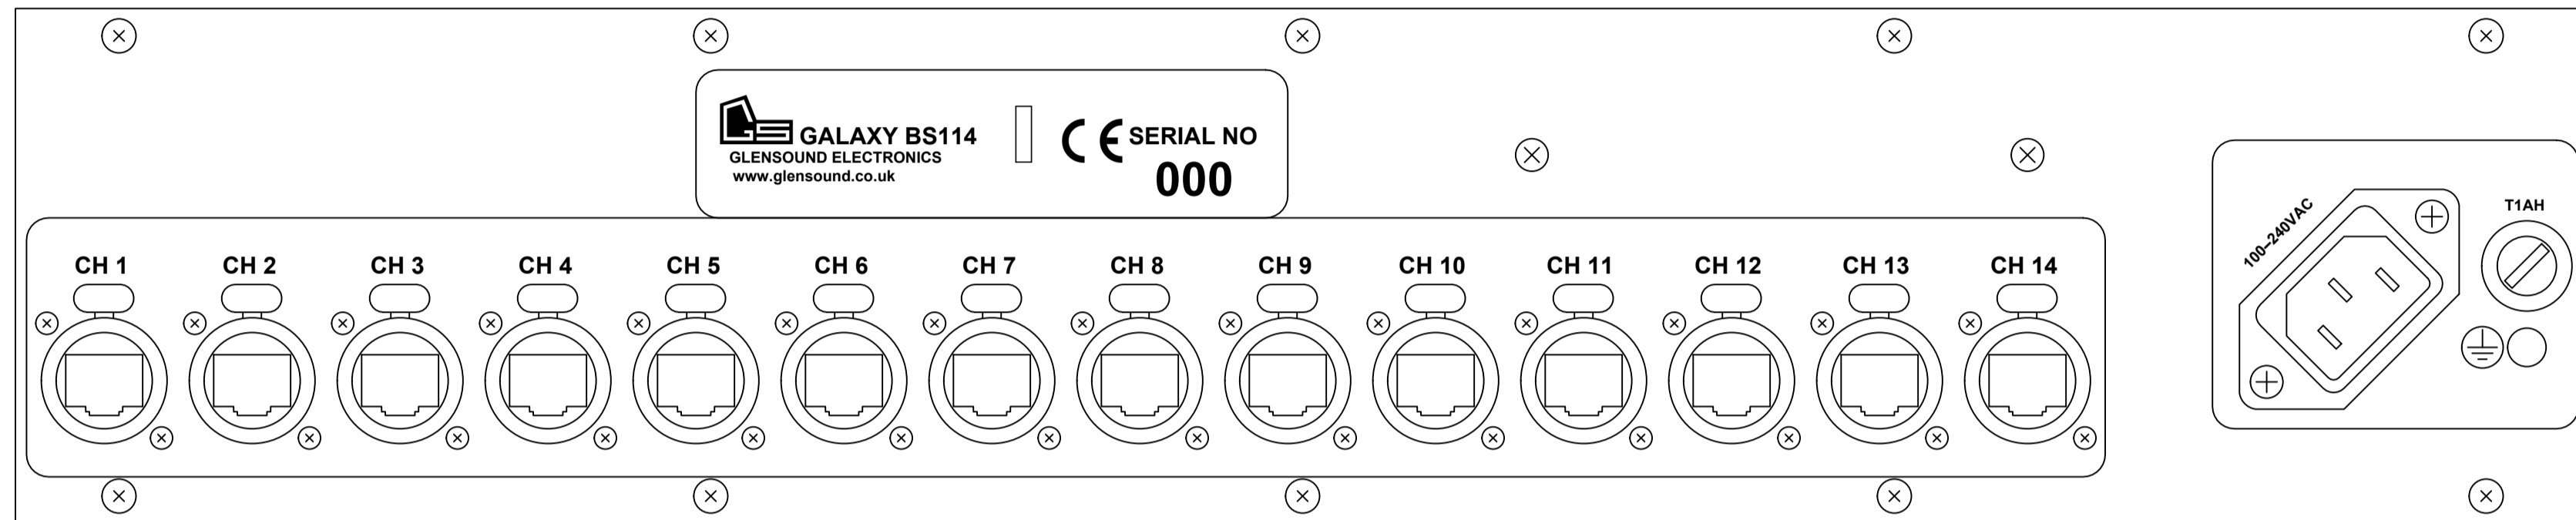

REAR VIEW

FRONT VIEW

ISSUE	3	SUBJECT	GALAXY BS 1:14 VIEWS	
DATE	28/01/13			
DRAWN	GGD	DRG. REF.	A2-17158	(C) Glen sound 2013

Glen sound Electronics Ltd.
 6 Brooks Place, Maidstone, Kent. ME14 1HE.
 www.glen sound.co.uk Tel: +44 (0) 1622 753662